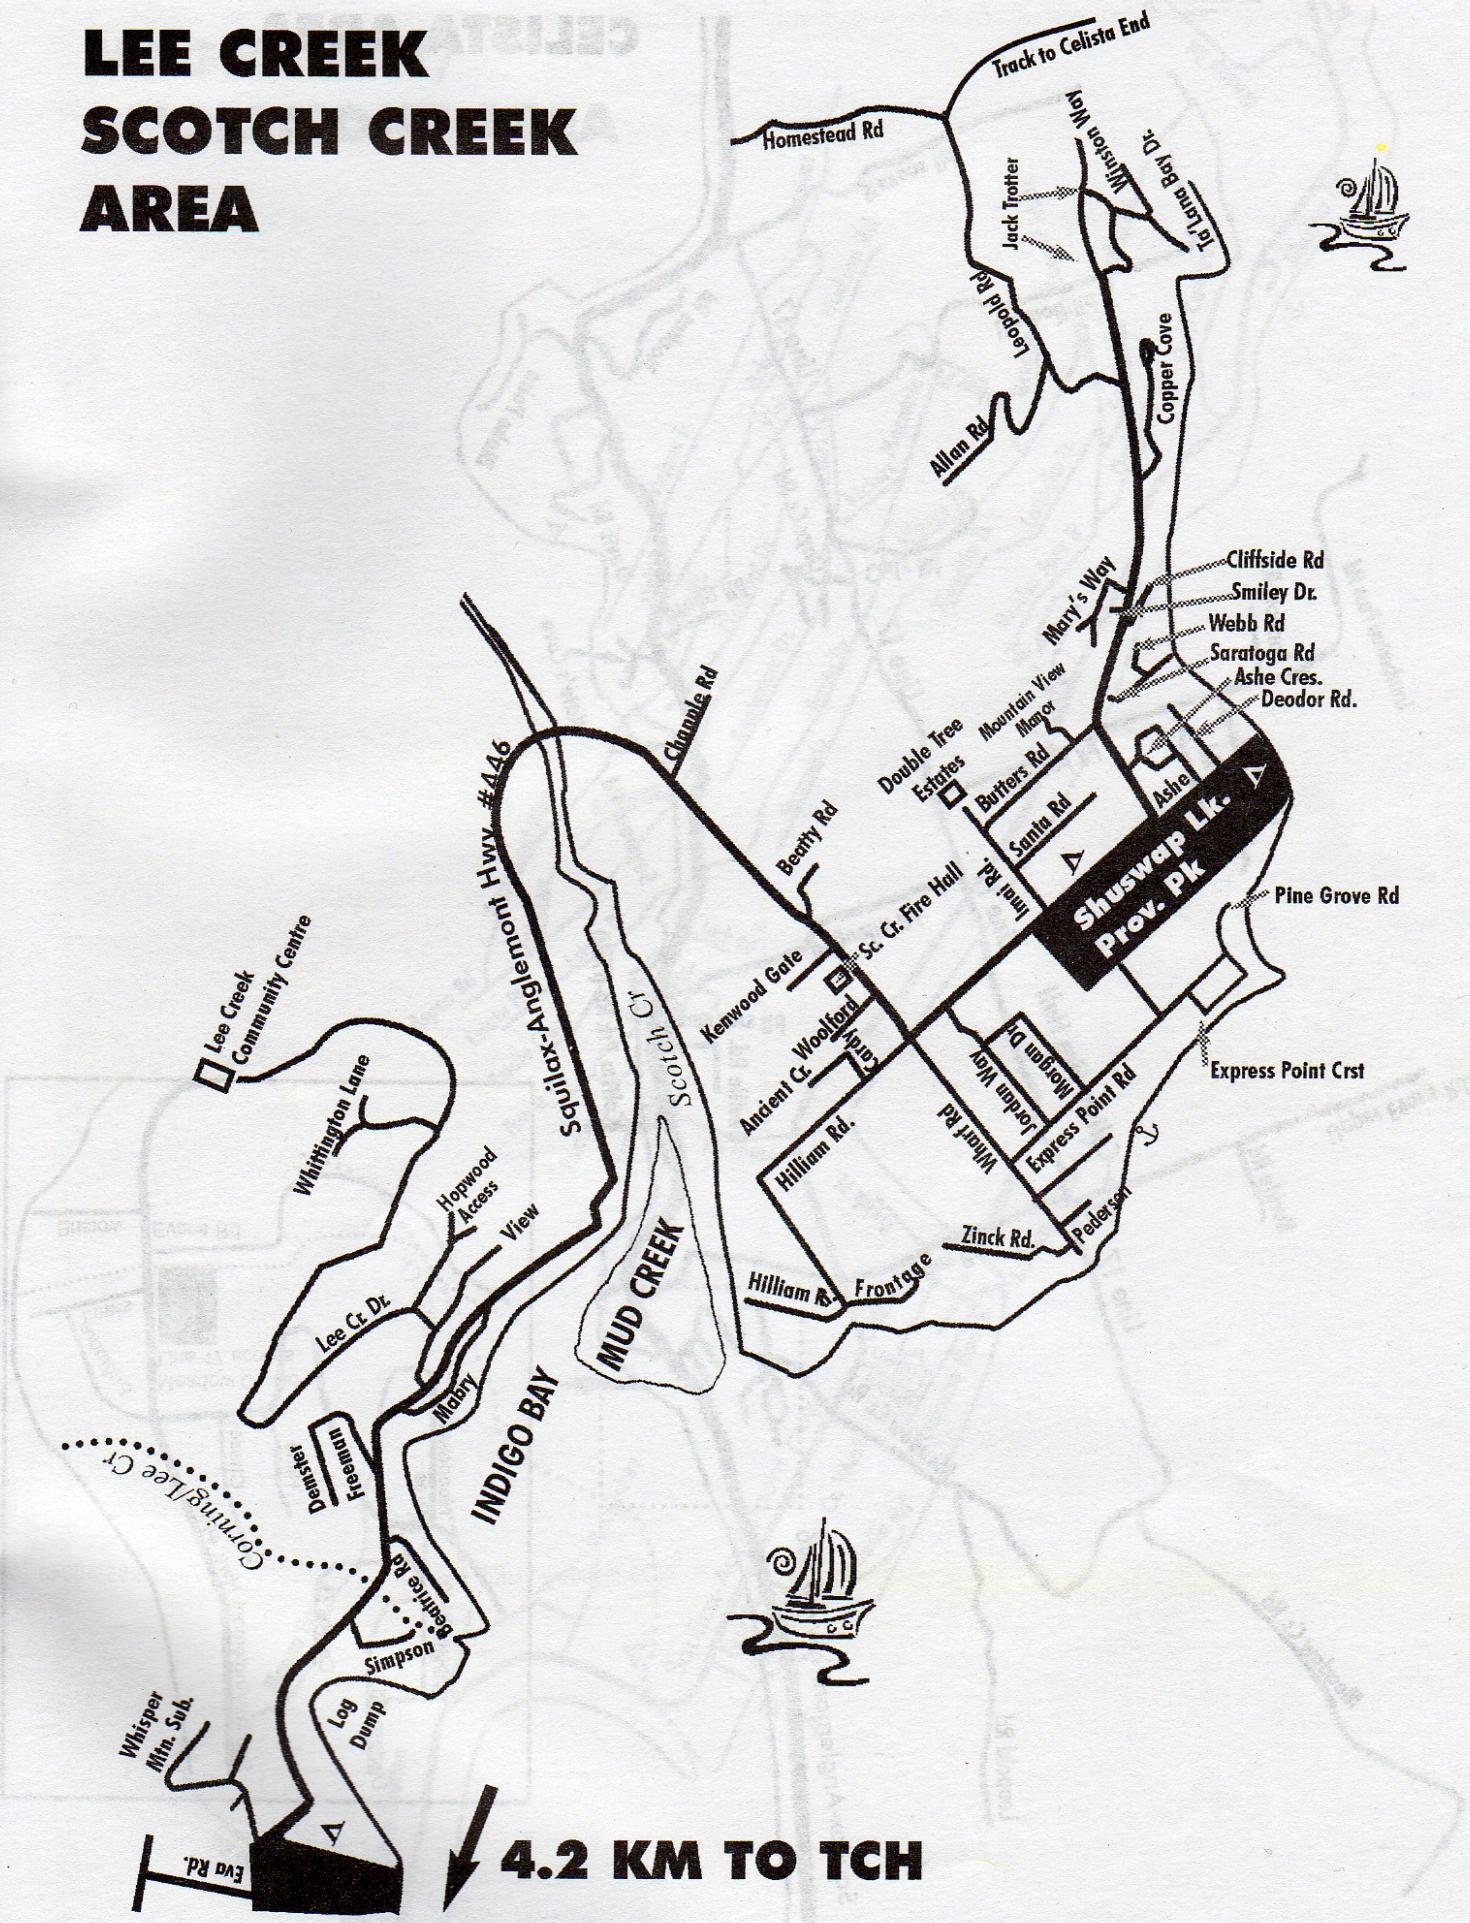

LEE CREEK SCOTCH CREEK AREA

Lee Creek Community Centre

Whittington Lane

Hopwood Access View

Lee Cr. Dr.

Danster

Fremm

Beattie Rd.

Simpson

Log Dump

Whisper Mtn. Sub.

Eva Rd.

INDIGO BAY

MUD CREEK

Squier-Anglemont Hwy. #446

Scotch Cr.

Allan Rd.

Winston Way

16 Linn Bay Dr.

Copper Cove

Mary's Way

Cliffside Rd.

Smiley Dr.

Webb Rd.

Express Point Rd.

Pelagson

Zinck Rd.

Express Point Crst

Pine Grove Rd.

4.2 KM TO TCH